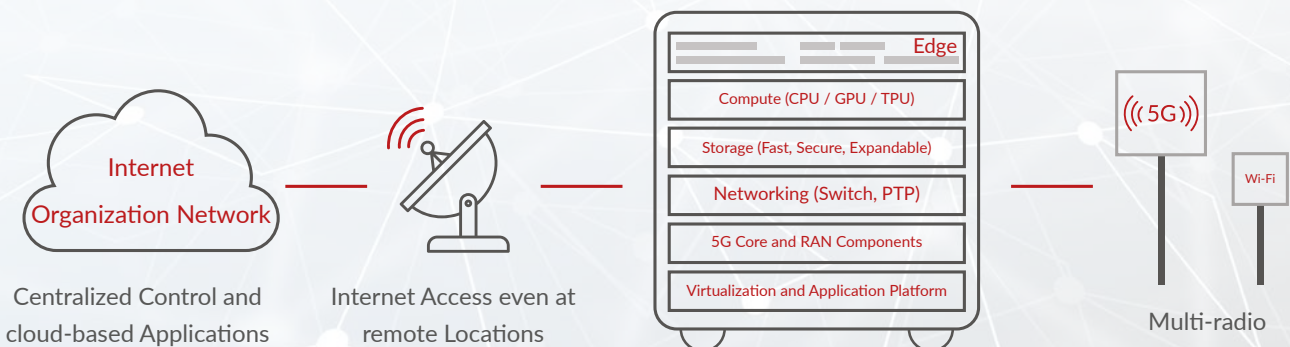

### Don't worry about internet access!

UB-EDGE allows for internet access even in remote locations. Wide range of solutions is available to bridge the gap between local edge deployments and the cloud.

### Network access into the last corner of your area!

The days when certain areas were not covered or did not receive the required quality are over. UB-EDGE enables automated network planning and coverage monitoring. We've got you covered, even supporting you with your 5G frequency license.

### Your data is safe!

Storing and processing data locally on the edge increases data privacy and safety. Additionally, 5G networks are among the most secure wireless networks. The security features of UB-EDGE allow you to use secure data storage without additional effort.

## What's in the Box

Centralized Control and cloud-based Applications

Internet Access even at remote Locations

Multi-radio